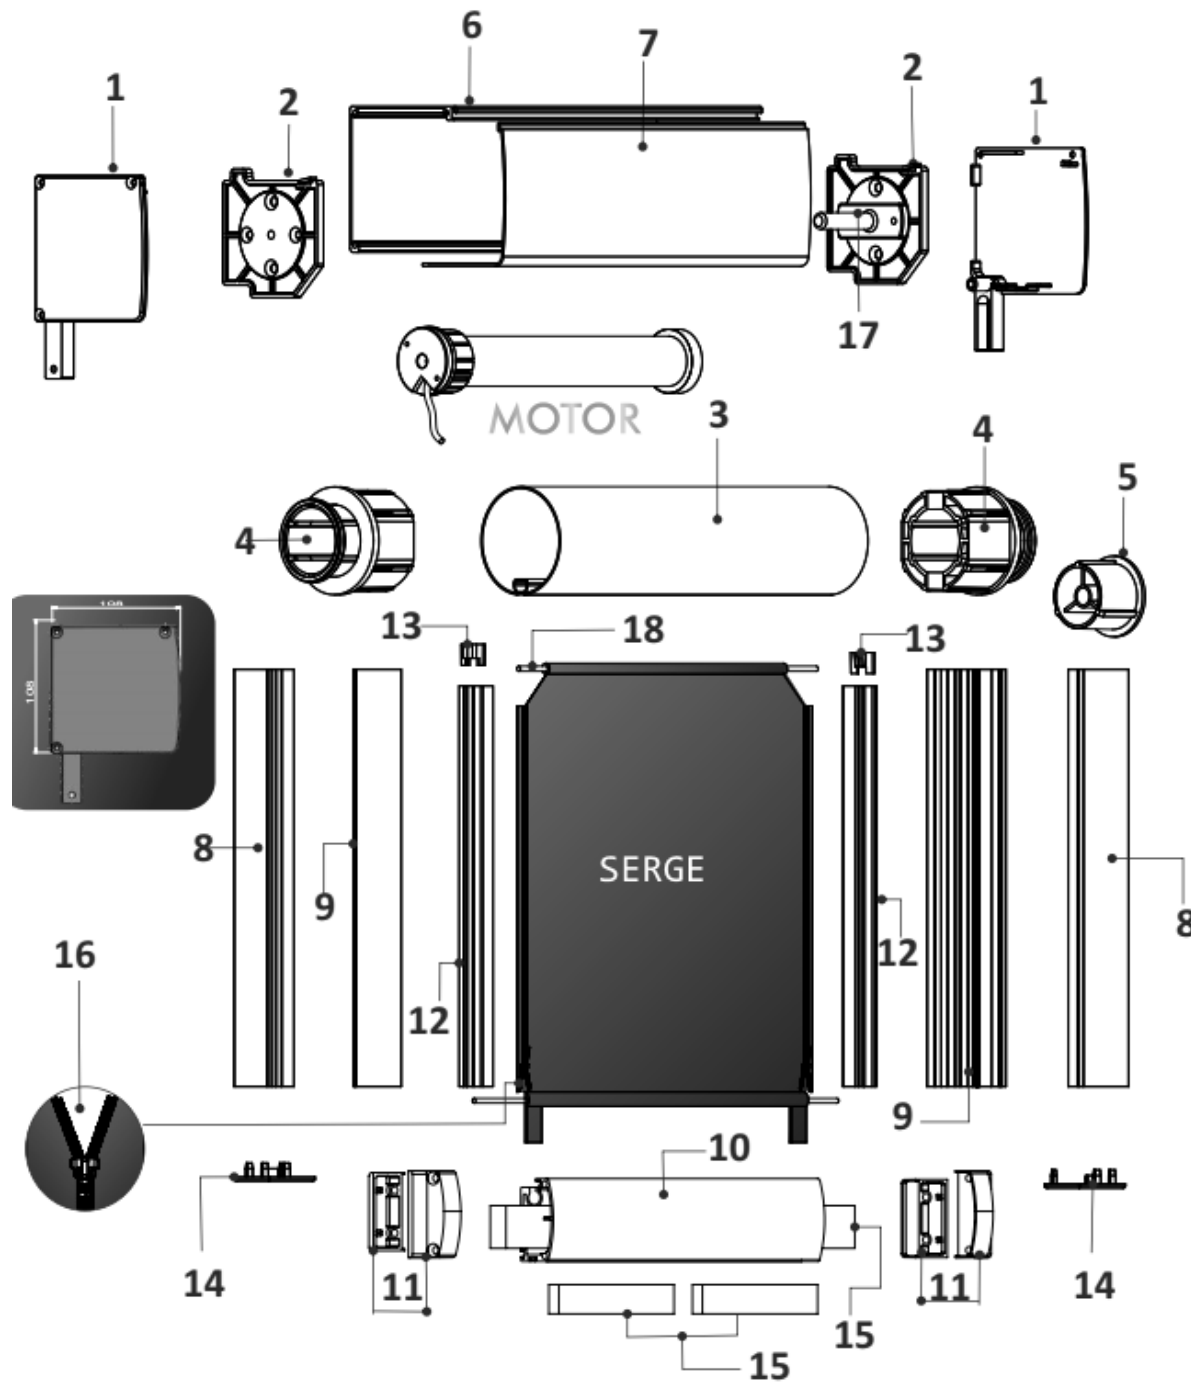

Fabrics fully support LEED green buildings

Products are 100% environment-friendly and recyclable.

trend
Perde Sistemleri

Sergé

Fabric code
WS03A

Sergé

Composition	41% Glass 59% PVC
Weave Pattern	Twill
Width	160, 205, 220, 250, 280, 320 cm
Weight	544 g/m ²
Thickness	0.80 mm
Roll length	50 or 33 m
Flame Retardancy (FR)	M1 / NF P 92-503 B1 / Din 4102 FR / NFPA 701 10
Moisture Resistant	Yes
Transparency Level	Transparent
Backside application	No
Antibacterial	Yes
Openness Factor	3%
LEED Support	Yes
Accoustic Coefficient (α)	0.10, BS EN ISO 11654
Color Fastness	7, ISO105 B02

Components

1. End Cap (Left&Right)
Kasa Kapak Sağ&Sol
2. Fitting Çap for 414
Kapak İç Geçme
3. Çelik Boru Ø78 mm
Steel Tube Ø78 mm
4. End Plug for Motor
Motor Başı ve Motor Sonu
5. Plastic Insert
Plastik İncert
6. Headrail Profile
Üst Montaj Profili
7. Cover for Headrail
Üst Profil Montaj Alınlığı
8. Aluminium Side Guide Profile Cap
Yan Dikme Profil Kapak
9. Aluminium Side Guide Profile
Alüminyum Yan Dikme Profil
10. Aluminium Bottom Profile
Alüminyum Etek Çıtası
11. End Cap for Bottom Rail
Alt Profil Tapa
12. Pvc Profile
Pvc Profil
13. End Cap for 422
Pvc Profil Klavuzu Vidalı
14. End Cap for 402
Yan Dikme Kapak
15. Zip Screen Weight
Zip Screen Ağırlık
16. Zip Fermuar
Zip Zipper
17. Zip Screen Metal Pim
Zip Ceiling Pin
18. Zip Screen Fitol Ø3xØ6
Zip Tube Ø3xØ6