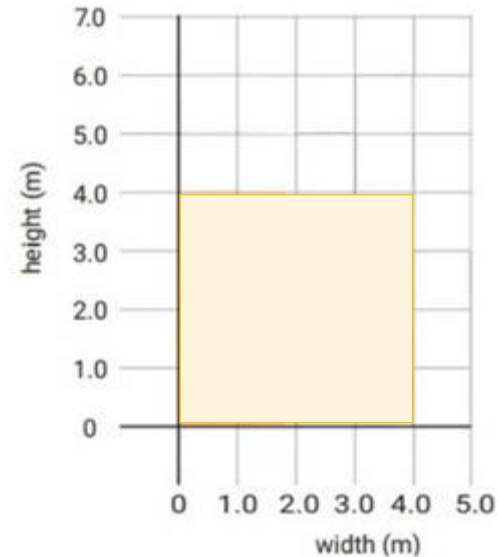

Trend FX5 Zip Blinds

trend

FX5 zip blind system is suitable for exterior use.

- useful and aesthetically appealing choice of modern buildings
- strong fabric tension
- high resistance to wind
- heat gain effect with technical fabrics applied
- protection against insects in closed position
- frame color options per the RAL chart
- advanced control option with Somfy motors and devices

Max dimensions