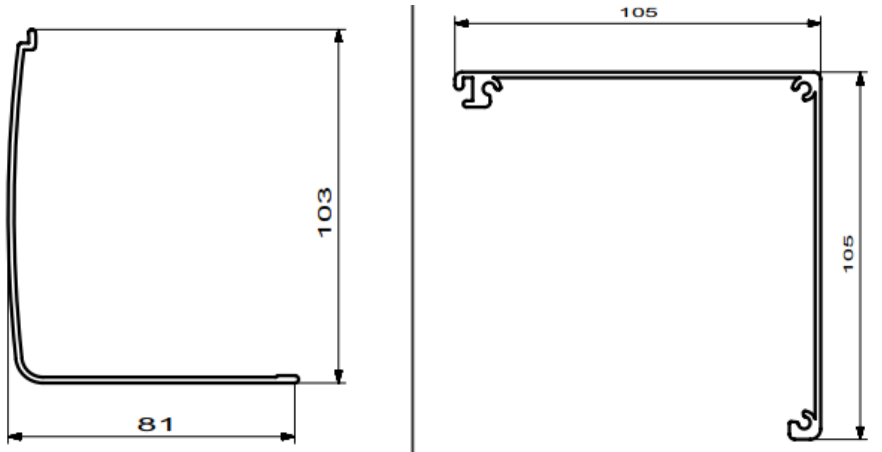

Headbox

Tube 78 mm

- Innovative and elegant top cover with side caps
- Fully Somfy and Dooya compatible components
- Can be painted to RAL of preference